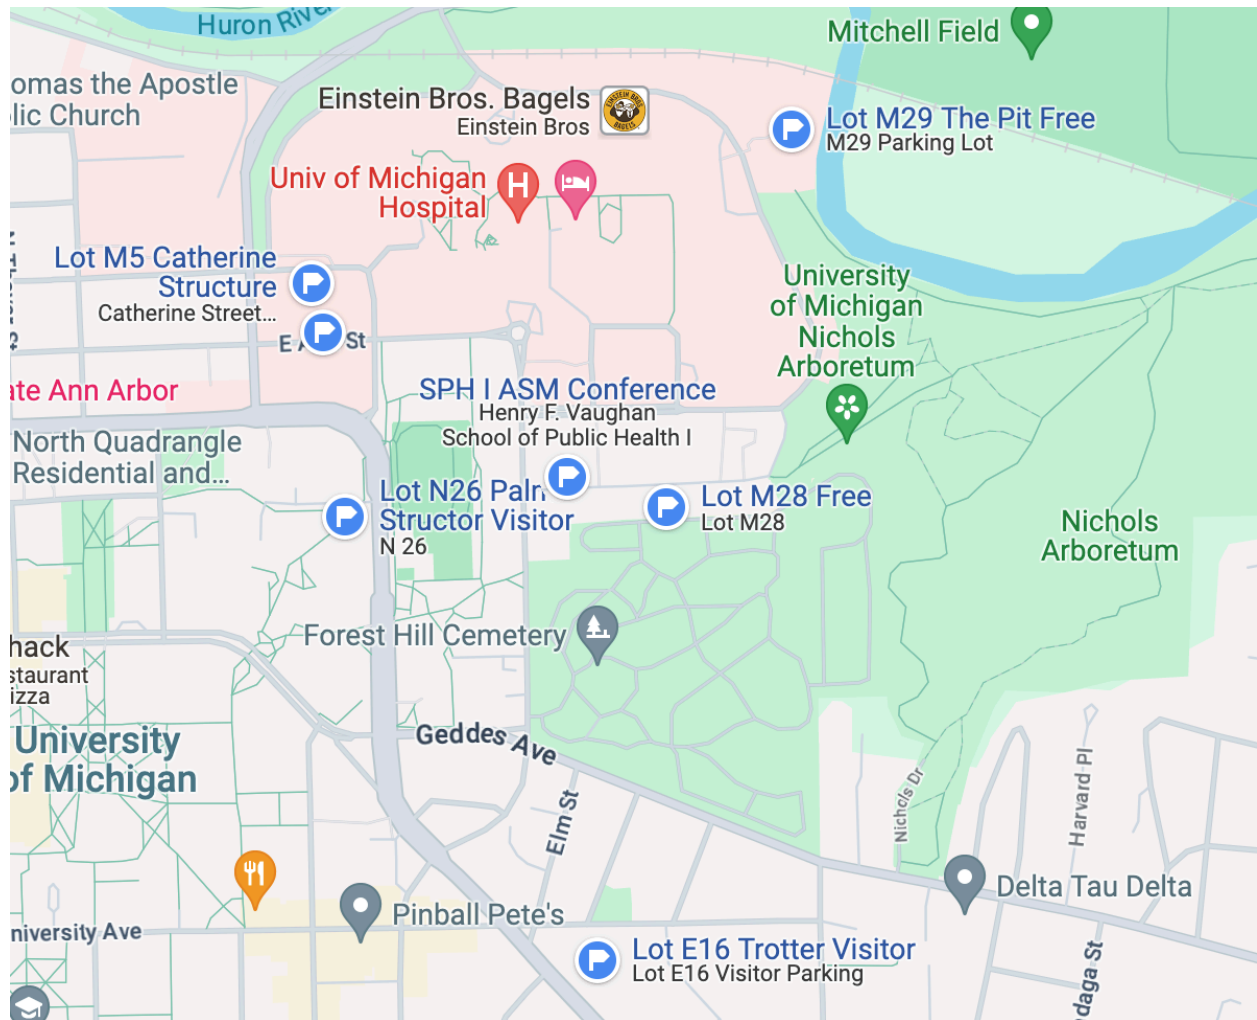

University of Michigan and Ann Arbor Parking and Transportation

White flags inside blue circles indicate the Conference Location 1415 Washington Heights and All of the closest university lots (most of which are free on weekends)

University Lots

Lot #	Lot/Structure Name	Address/Directions	Cost
Lot M28	SPH II - East	1500 Washington Heights Ann Arbor	Free on Weekends
Lot M29	The Pit	1 Nicholas Drive, Ann Arbor	Free on Weekends
Lot N26	Palmer Drive Structure	200 Washtenaw Ave/Palmer Drive	\$2.20 per hour
Lot M5	Catherine Street Parking Structure	1120 Catherine Street, Ann Arbor	Free on Weekends
Lot M86	Ann Street Parking Structure	1115 Ann Street, Ann Arbor	Free on Weekends
Lot E16	Trotter House	1443 Washtenaw Ave, Ann Arbor	Free on Weekends

Other Campus Parking and Transportation Resources

- [Visitor Parking Information](#)
- [Parking Rates](#)
- [Daily Parking Permit](#)

Ann Arbor City Parking Information

- [Hourly rates for city structures and street meters](#)
- [Public Transportation](#)